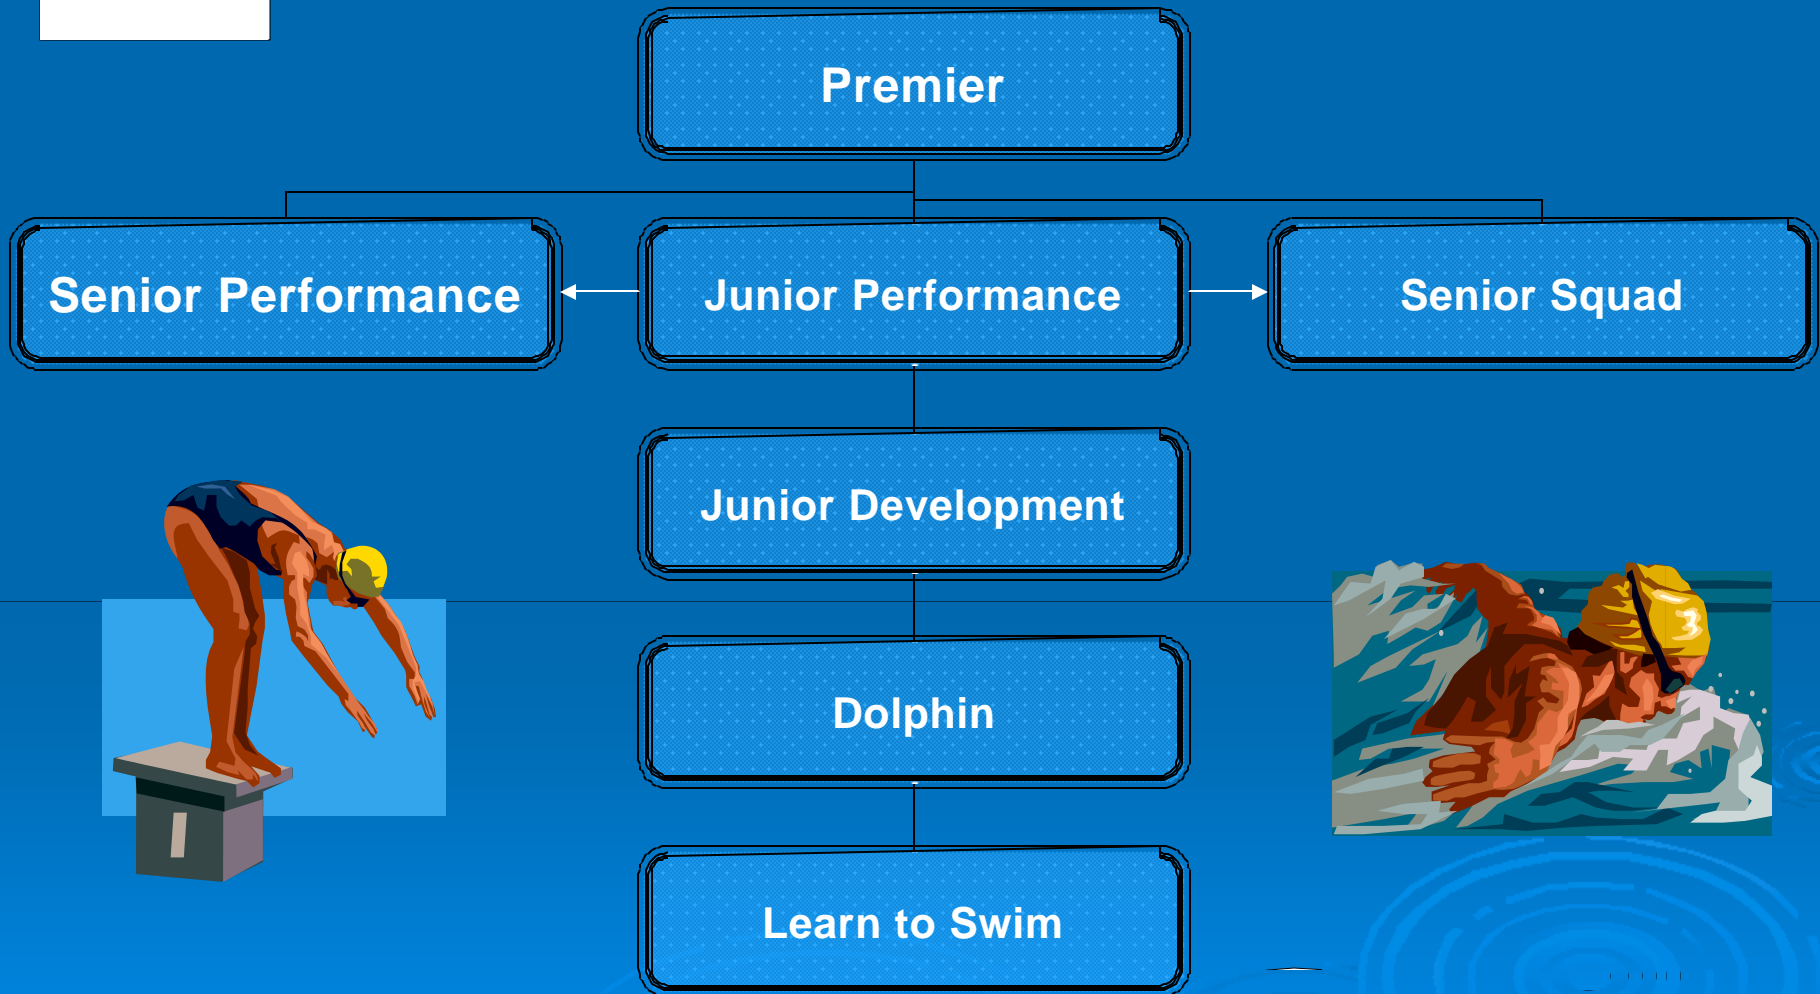

STOURBRIDGE SWIMMING CLUB

(Est 1901)

GET IN THE SQUAD!

Fast tracking is available at the Coaches' discretion Please go to www.stourswim.co.uk for Squad Criteria